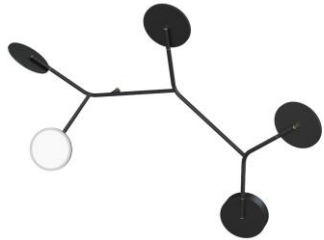

Ballon Wall 05 Lamp - A Model (Built-In Driver)

Frame & Cup	Panel	Dim	Light Direction	Driver	Lumen	Kelvin	RRP (incl. Vat)
White or black	-	N *	Direct/ Indirect	Built-In	890 lm	2700, 3000 K	1 285 €

* Dimmability: can be equipped with Dalí/ Push or Casambi drivers (extra charge)