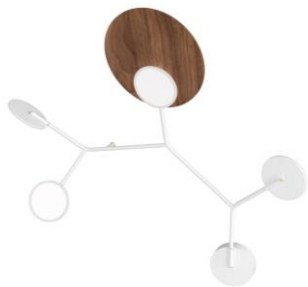

Ballon Wall 05 Lamp - C Model (Built-In Driver)

Frame & Cup	Panel	Dim	Light Direction	Driver	Lumen	Kelvin	RRP (incl. Vat)
White	Oak, walnut, white	N *	Direct/ Indirect	Built-In	890 lm	2700, 3000 K	1 320 €
Black	Oak, walnut, black	N *	Direct/ Indirect	Built-In	890 lm	2700, 3000 K	1 320 €

* Dimmability: can be equipped with Dalí/ Push or Casambi drivers (extra charge)