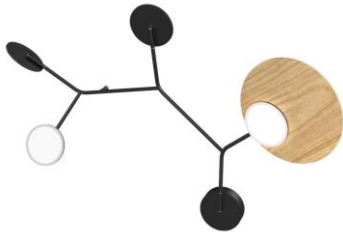

Ballon Wall 05 Lamp - B Model (Built-In Driver)

Frame & Cup	Panel	Dim	Light Direction	Driver	Lumen	Kelvin	RRP (incl. Vat)
White	Oak, walnut, white	N *	Direct/ Indirect	Built-In	890 lm	2700, 3000 K	1 320 €
Black	Oak, walnut, black	N *	Direct/ Indirect	Built-In	890 lm	2700, 3000 K	1 320 €

* Dimmability: can be equipped with Dalí/ Push or Casambi drivers (extra charge)