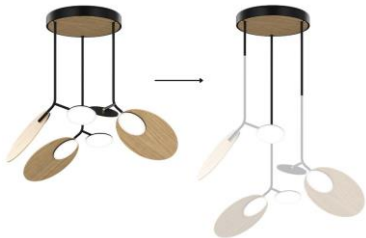

Ballon Pendant Lamp - Length Extension

Colors	Lengths	RRP (incl. Vat)
White & black	150 mm	30 €
	300 mm	40 €
	450 mm	50 €
	600 mm	60 €
	750 mm	70 €
	1050 mm	90 €
Colors	Lengths	RRP (incl. Vat)
24 K Gold	150 mm	70 €
	300 mm	80 €
	450 mm	90 €
	600 mm	100 €
	750 mm	110 €
	1050 mm	140 €