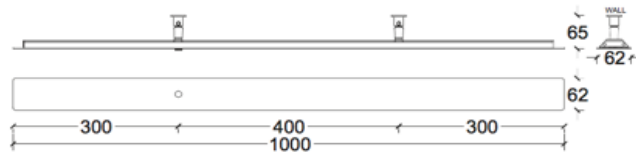

ANOUR | COPENHAGEN

DIVAR MODEL
100 cm

No.	Material	Treatment	EUR ex. VAT	EUR incl. VAT	Product no.	Image-ID	Surface
79	Copper	Polished	604,00	755,00	D100	Copper_polished	
80	Copper	Oxidized	604,00	755,00	D101	Copper_oxidized	
81	Copper	Browned	596,00	745,00	D102	Copper_browned	
82	Copper	Brushed	580,00	725,00	D103	Copper_brushed	
83	Brass	Polished	604,00	755,00	D104	Brass_polished	
84	Brass	Browned	596,00	745,00	D105	Brass_browned	
85	Brass	Brushed	580,00	725,00	D106	Brass_brushed	
86	Steel	Rusted	580,00	725,00	D107	Steel_rusted	
87	Steel	Blued	580,00	725,00	D108	Steel_blue	
88	Wood		488,00	610,00	DW101	Walnut	
89	Wood		488,00	610,00	DW103	Oak	
	DALI Dimming		139,00		510		
	0-10 Volt Dimming		139,00		520		

Shipping included in the EU

Anour finishes are created in our Copenhagen workshop by our artisans. Our raw materials copper, brass, steel and wood have an innate character and a corresponding ageing process. Due to the hand-made process, each product is unique and may vary in finish.