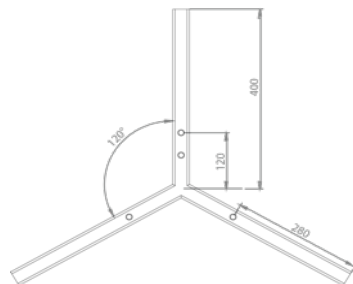

ANOUR | COPENHAGEN

Y MODEL CORDLESS

ø80 cm

No.	Material	Treatment	EUR ex. VAT	EUR incl. VAT	Product no.	Image-ID	Surface
50	Copper	Polished	2.256,00	2.820,00	83	Copper_polished	
51	Copper	Oxidized	2.256,00	2.820,00	82	Copper_oxidized	
52	Copper	Browned	2.220,00	2.775,00	81	Copper_browned	
53	Copper	Brushed	2.184,00	2.730,00	80	Copper_brushed	
54	Brass	Polished	2.256,00	2.820,00	86	Brass_polished	
55	Brass	Browned	2.220,00	2.775,00	85	Brass_browned	
56	Brass	Brushed	2.184,00	2.730,00	84	Brass_brushed	
	DALI Dimming		139,00		510		
	0-10 Volt Dimming		139,00		520		

Shipping included in the EU

Anour finishes are created in our Copenhagen workshop by our artisans. Our raw materials copper, brass, steel and wood have an innate character and a corresponding ageing process. Due to the hand-made process, each product is unique and may vary in finish.