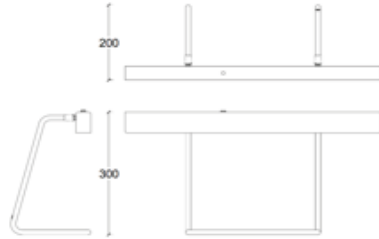

ANOUR | COPENHAGEN

T MODEL
50 cm

No.	Material	Treatment	EUR ex. VAT	EUR incl. VAT	Product no.	Image-ID	Surface
64	Brass	Polished	700,00	875,00	96	Brass_polished	
65	Brass	Browned	684,00	855,00	95	Brass_browned	
66	Brass	Brushed	672,00	840,00	94	Brass_brushed	

Shipping included in the EU

Anour finishes are created in our Copenhagen workshop by our artisans. Our raw materials copper, brass, steel and wood have an innate character and a corresponding ageing process. Due to the hand-made process, each product is unique and may vary in finish.