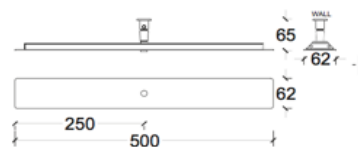

ANOUR | COPENHAGEN

DIVAR MODEL

50 cm

No.	Material	Treatment	EUR ex. VAT	EUR incl. VAT	Product no.	Image-ID	Surface
68	Copper	Polished	448,00	560,00	D50	Copper_polished	
69	Copper	Oxidized	448,00	560,00	D51	Copper_oxidized	
70	Copper	Browned	432,00	540,00	D52	Copper_browned	
71	Copper	Brushed	424,00	530,00	D53	Copper_brushed	
72	Brass	Polished	448,00	560,00	D54	Brass_polished	
73	Brass	Browned	432,00	540,00	D55	Brass_browned	
74	Brass	Brushed	424,00	530,00	D56	Brass_brushed	
75	Steel	Rusted	424,00	530,00	D57	Steel_rusted	
76	Steel	Blued	424,00	530,00	D58	Steel_blue	
77	Wood		360,00	450,00	DW51	Walnut	
78	Wood		360,00	450,00	DW53	Oak	
	DALI Dimming		139,00		510		
	0-10 Volt Dimming		139,00		520		

Shipping included in the EU

Anour finishes are created in our Copenhagen workshop by our artisans. Our raw materials copper, brass, steel and wood have an innate character and a corresponding ageing process. Due to the hand-made process, each product is unique and may vary in finish.