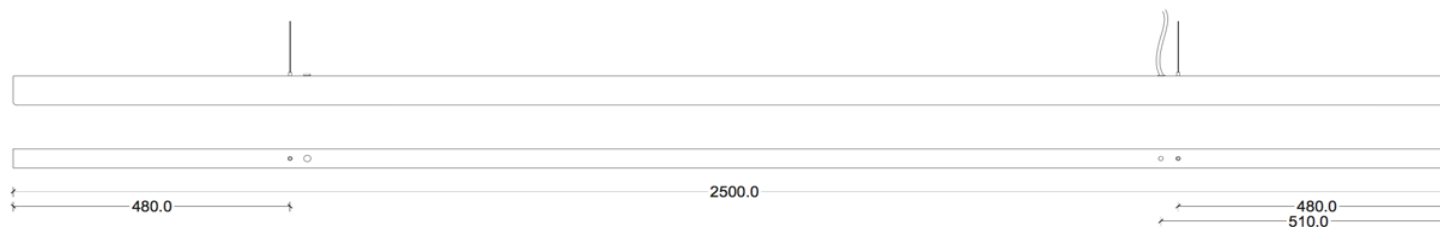

## ANOUR | COPENHAGEN

I MODEL  
250 cm

No.	Material	Treatment	EUR ex. VAT	EUR incl. VAT	Product no.	Image-ID	Surface
32	Copper	Polished	2.184,00	2.730,00	253	Copper_polished	
33	Copper	Oxidized	2.184,00	2.730,00	252	Copper_oxidized	
34	Copper	Browned	2.156,00	2.695,00	251	Copper_browned	
35	Copper	Brushed	2.036,00	2.545,00	250	Copper_brushed	
36	Brass	Polished	2.184,00	2.730,00	256	Brass_polished	
37	Brass	Browned	2.156,00	2.695,00	255	Brass_browned	
38	Brass	Brushed	2.036,00	2.545,00	254	Brass_brushed	
39	Steel	Rusted	1.928,00	2.410,00	257	Steel_rusted	
40	Steel	Blue	1.928,00	2.410,00	258	Steel_blue	
	Cordless		168,00	210,00	530		
	DALI Dimming		139,00		510		
	0-10 Volt Dimming		139,00		520		