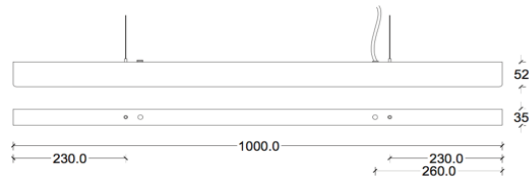

## ANOUR | COPENHAGEN

I MODEL  
100 cm

No.	Material	Treatment	EUR ex. VAT	EUR incl. VAT	Product no.	Image-ID	Surface
1	Copper	Polished	1.380,00	1.725,00	103	Copper_polished	
2	Copper	Oxidized	1.380,00	1.725,00	102	Copper_oxidized	
3	Copper	Browened	1.344,00	1.680,00	101	Copper_browened	
4	Copper	Brushed	1.268,00	1.585,00	100	Copper_brushed	
5	Brass	Polished	1.380,00	1.725,00	106	Brass_polished	
6	Brass	Browened	1.344,00	1.680,00	105	Brass_browened	
7	Brass	Brushed	1.268,00	1.585,00	104	Brass_brushed	
8	Steel	Rusted	1.112,00	1.390,00	107	Steel_rusted	
9	Steel	Blue	1.112,00	1.390,00	108	Steel_blue	
	Cordless		168,00	210,00	530		
	DALI Dimming		139,00		510		
	0-10 Volt Dimming		139,00		520		