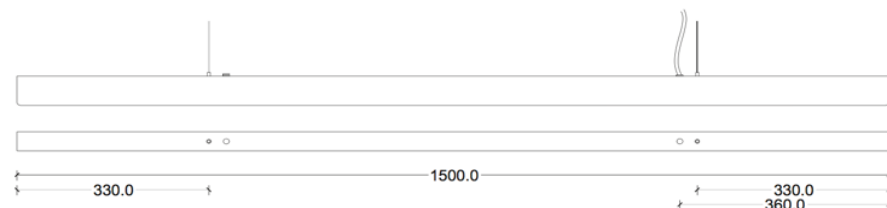

ANOUR | COPENHAGEN

I MODEL
150 cm

No.	Material	Treatment	EUR ex. VAT	EUR incl. VAT	Product no.	Image-ID	Surface
10	Copper	Polished	1.596,00	1.995,00	153	Copper_polished	
11	Copper	Oxidized	1.596,00	1.995,00	152	Copper_oxidized	
12	Copper	Browned	1.588,00	1.985,00	151	Copper_browned	
13	Copper	Brushed	1.484,00	1.855,00	150	Copper_brushed	
14	Brass	Polished	1.596,00	1.995,00	156	Brass_polished	
15	Brass	Browned	1.588,00	1.985,00	155	Brass_browned	
16	Brass	Brushed	1.484,00	1.855,00	154	Brass_brushed	
17	Steel	Rusted	1.352,00	1.690,00	157	Steel_rusted	
18	Steel	Blue	1.352,00	1.690,00	158	Steel_blue	
19	Oak *		1.520,00	1.900,00	170	Oak	
20	Oak *	Black Stained	1.520,00	1.900,00	171	Oak_black_stained	
	Cordless		168,00	210,00	530		
	DALI Dimming		139,00		510		
	0-10 Volt Dimming		139,00		520		

Cord available in the following colours: Grey, Black, Brown, Copper

* Only available in Cordless, no additional costs

Shipping included in the EU

Anour finishes are created in our Copenhagen workshop by our artisans. Our raw materials copper, brass, steel and wood have an innate character and a corresponding ageing process. Due to the hand-made process, each product is unique and may vary in finish.