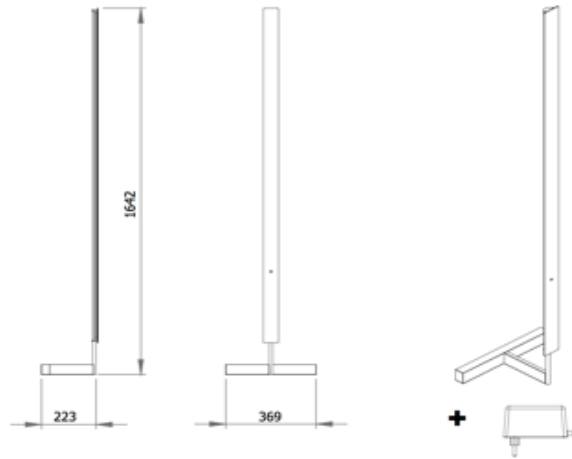

ANOUR | COPENHAGEN

F MODEL
150 cm

No.	Material	Treatment	EUR ex. VAT	EUR incl. VAT	Product no.	Image-ID	Surface
67	Stål	Blåneret	1.044,00	1305,00	FL158	Steel_blue	■

Shipping included in the EU
Available from June 2018

Anour finishes are created in our Copenhagen workshop by our artisans. Our raw materials copper, brass, steel and wood have an innate character and a corresponding ageing process. Due to the hand-made process, each product is unique and may vary in finish.