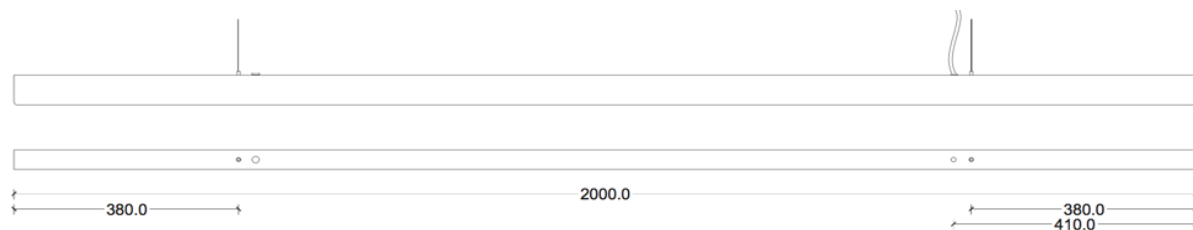

## ANOUR | COPENHAGEN

I MODEL  
200 cm

No.	Material	Treatment	EUR ex. VAT	EUR incl. VAT	Product no.	Image-ID	Surface
21	Copper	Polished	1.804,00	2.255,00	203	Copper_polished	
22	Copper	Oxidized	1.804,00	2.255,00	202	Copper_oxidized	
23	Copper	Browned	1.776,00	2.220,00	201	Copper_browned	
24	Copper	Brushed	1.676,00	2.095,00	200	Copper_brushed	
25	Brass	Polished	1.804,00	2.255,00	206	Brass_polished	
26	Brass	Browned	1.776,00	2.220,00	205	Brass_browned	
27	Brass	Brushed	1.676,00	2.095,00	204	Brass_brushed	
28	Steel	Rusted	1.596,00	1.995,00	207	Steel_rusted	
29	Steel	Blue	1.596,00	1.995,00	208	Steel_blue	
30	Oak *		1.760,00	2.200,00	220	Oak	
31	Oak *	Black Stained	1.760,00	2.200,00	221	Oak_black_stained	
	Cordless		168,00	210,00	530		
	DALI Dimming		139,00		510		
	0-10 Volt Dimming		139,00		520		